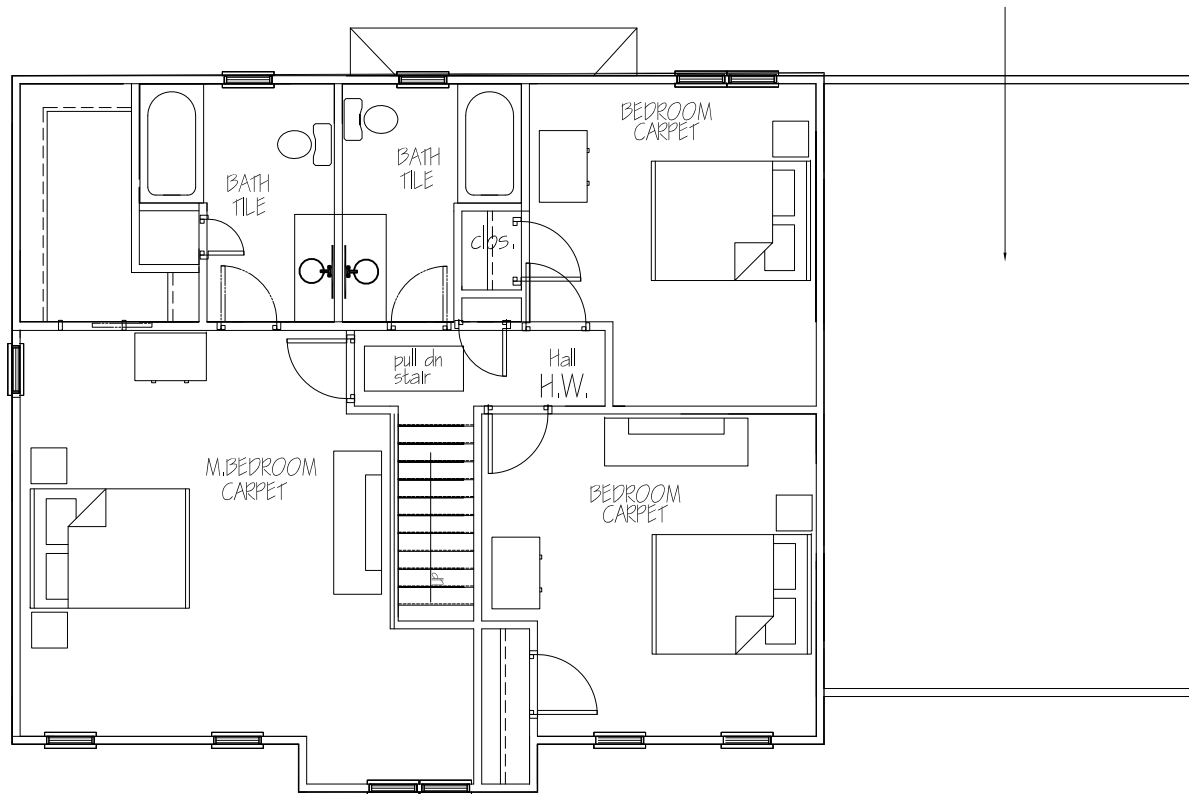

THE KINGSTON

FOUNDATION ONLY

**FOX HILL
FARM**

996 S.F.
972 S.F.

TOTAL: 1968 S.F.

Front Elevation

THE KINGSTON

FOUNDATION ONLY

**FOX HILL
FARM**

Second Floor Plan

972 S.F.

THE KINGSTON

FOX HILL FARM

First Floor Plan

996 S.F.