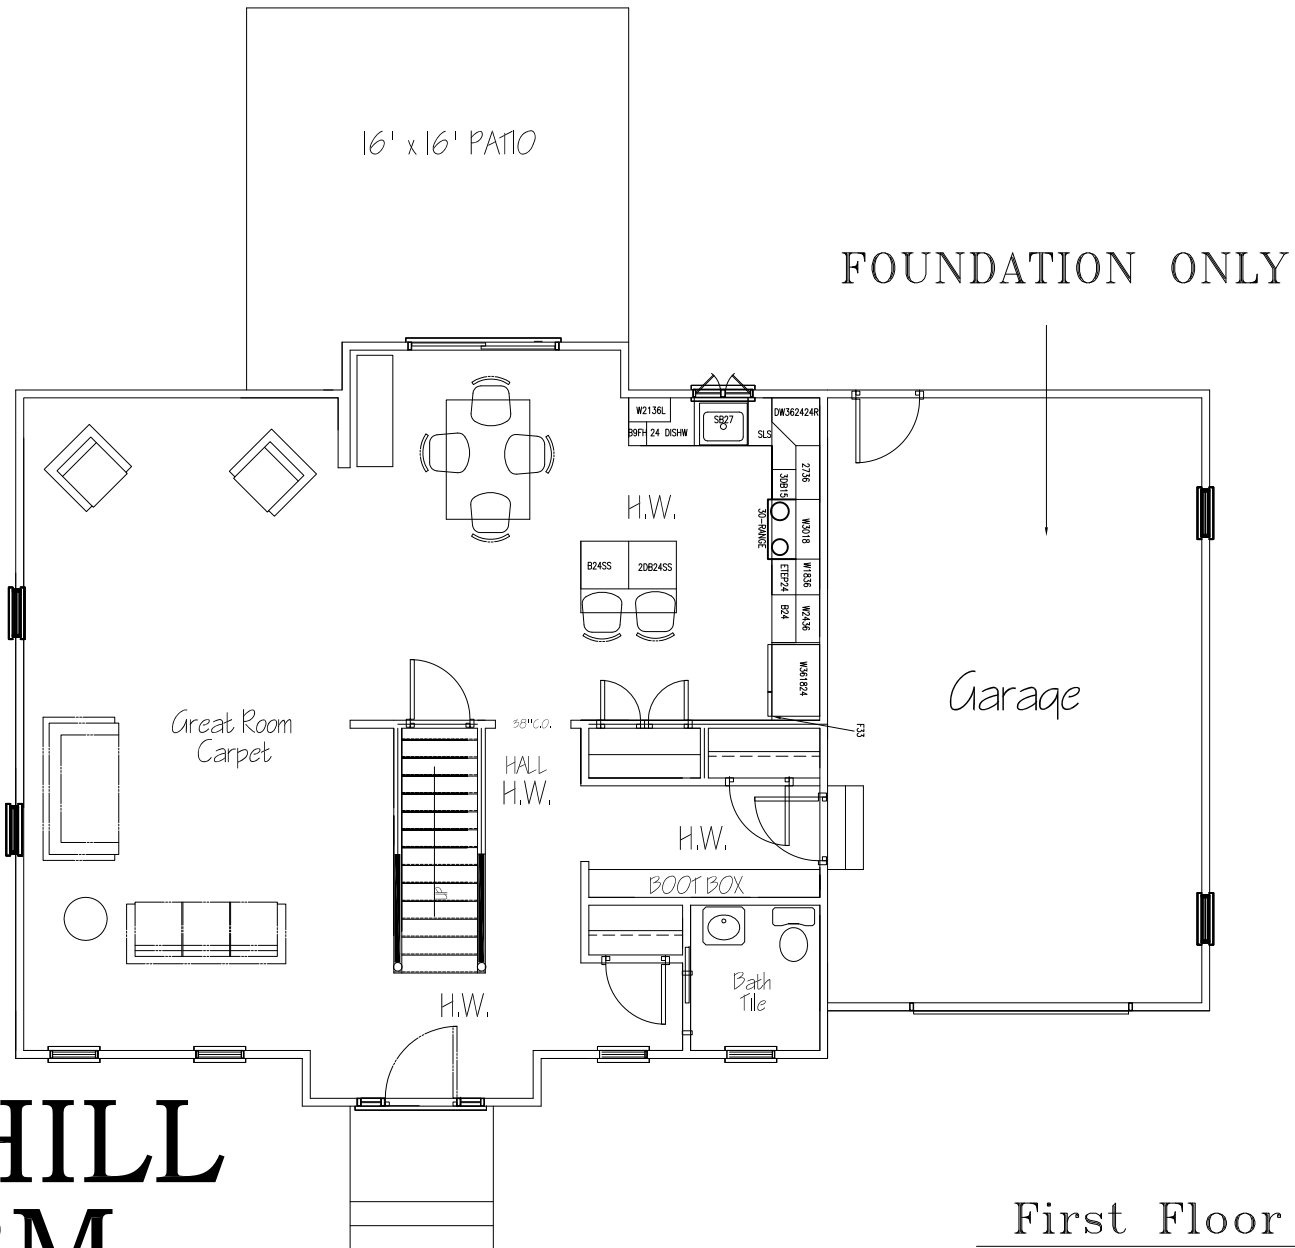

THE KINGSTON

FOUNDATION ONLY

**FOX HILL
FARM**

996 S.F.
972 S.F.

TOTAL: 1968 S.F.

Front Elevation

THE KINGSTON

FOUNDATION ONLY

**FOX HILL
FARM**

Second Floor Plan

972 S.F.

THE KINGSTON

FOX HILL FARM

First Floor Plan

996 S.F.